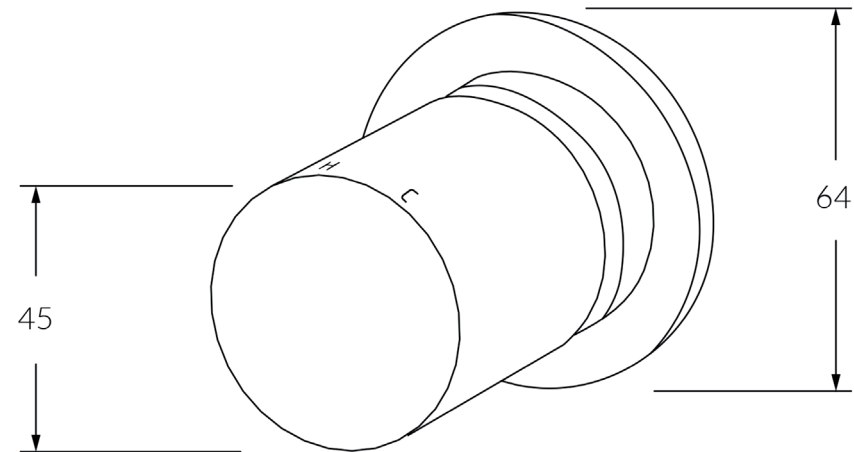

Circa Wall mixer

SUSSEX

Product code

RWM

Product features

- Designed and manufactured in Australia
- All brass construction
- 35mm ceramic disc cartridge
- Available in a range of high quality, durable finishes inc. LUXPVD®
- Minimal, refined design to complement any contemporary space
- Matching tapware and showers