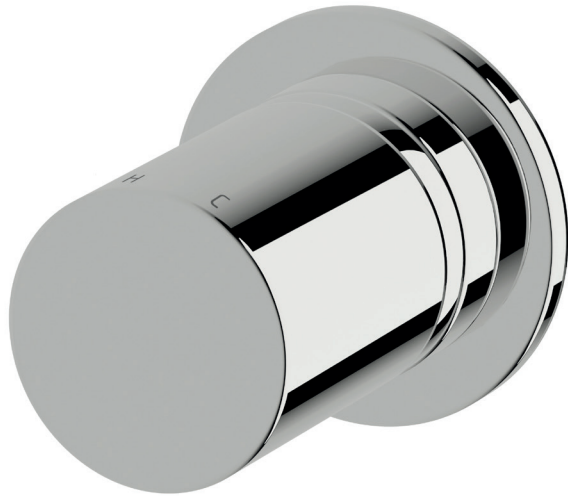

Circa Wall mixer

SUSSEX

Product code

RWM

Product features

- Designed and manufactured in Australia
- All brass construction
- 35mm ceramic disc cartridge
- Available in a range of high quality, durable finishes inc. LUXPVD®
- Minimal, refined design to complement any contemporary space
- Matching tapware and showers