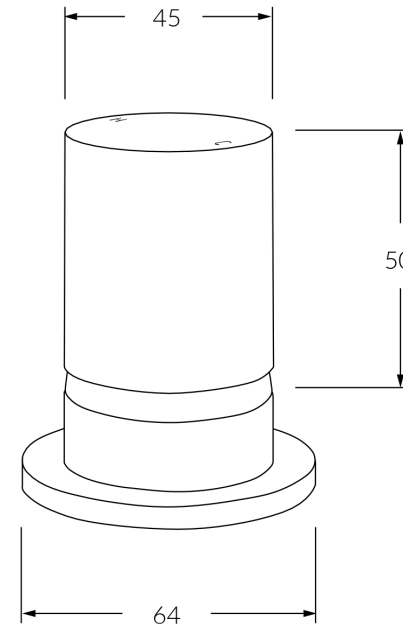

Circa Hob mixer

SUSSEX

Product code

RHM

Product features

- Designed and manufactured in Australia
- All brass construction
- 35mm ceramic disc cartridge
- Available in a range of high quality, durable finishes inc. LUXPVD®
- Minimal, refined design to complement any contemporary space
- Matching tapware and showers