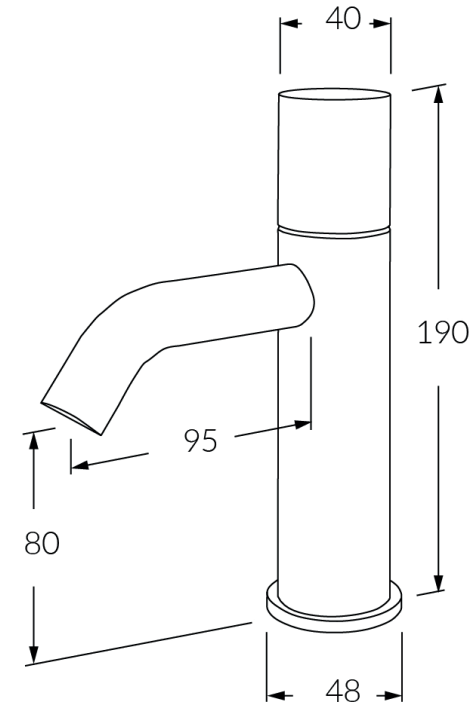

Circa Basin mixer

SUSSEX

Product code

RBM

Product features

- Designed and manufactured in Australia
- All brass construction
- 25mm ceramic disc cartridge
- Retro fitable
- Available in a range of high quality, durable finishes inc. LUXPVD®
- Minimal, refined design to complement any contemporary space
- Matching tapware and showers