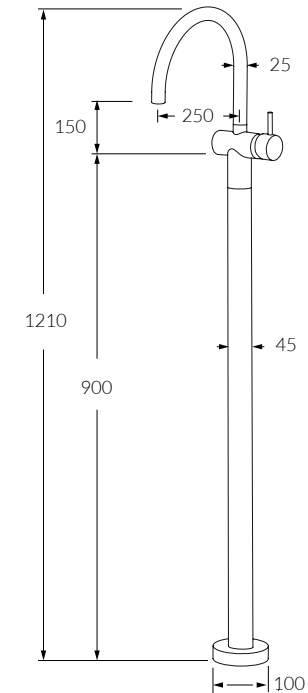

Scala Floor mount basin mixer curved

SUSSEX

Product code

SFMBMCT

Product features

- Designed and manufactured in Australia
- All brass construction
- 35mm ceramic disc cartridge
- Swivel outlet
- Sussex floormount fixing valve
- Available in a range of high quality, durable finishes inc. LUXPVD®
- Minimal, refined design to complement any contemporary space
- Matching tapware, showers and accessories

Warranty

15 Year overall warranty.
Refer to Warranty sheet for specific information.

Pressure rating

300 - 500kPa

Temperature rating

1 - 65°C

WELS rating

5 star - 5.5lt/min