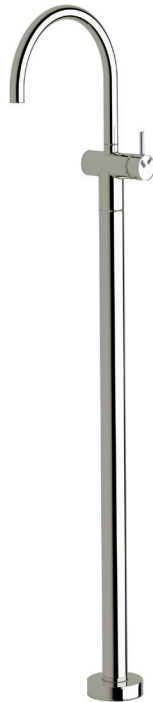

# Scala Floor mount basin mixer curved

## Product code

SFMBMCT

## Product features

- Designed and manufactured in Australia
- All brass construction
- 35mm ceramic disc cartridge
- Swivel outlet
- Sussex floormount fixing valve
- Available in a range of high quality, durable finishes inc. LUXPVD®
- Minimal, refined design to complement any contemporary space
- Matching tapware, showers and accessories