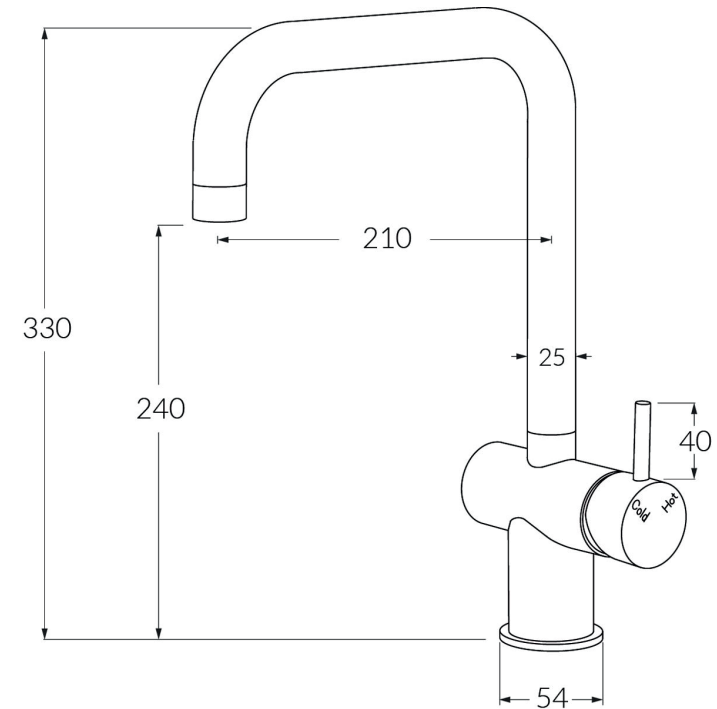

Scala Sink mixer square large 316 stainless steel

SUSSEX

Product code

SSMQLSSRH

Product features

- Designed and manufactured in Australia
- 316 marine grade stainless steel
- 35mm ceramic disc cartridge
- Swivel outlet
- Retro fitable
- Customisable
- Minimal, refined design to complement any contemporary space
- Matching tapware, showers and accessories

Warranty

15 Year overall warranty.
Refer to Warranty sheet for specific information.

Pressure rating

300 - 500kPa

Temperature rating

1 - 65°C

WELS rating

4 star - 7.5lt/min