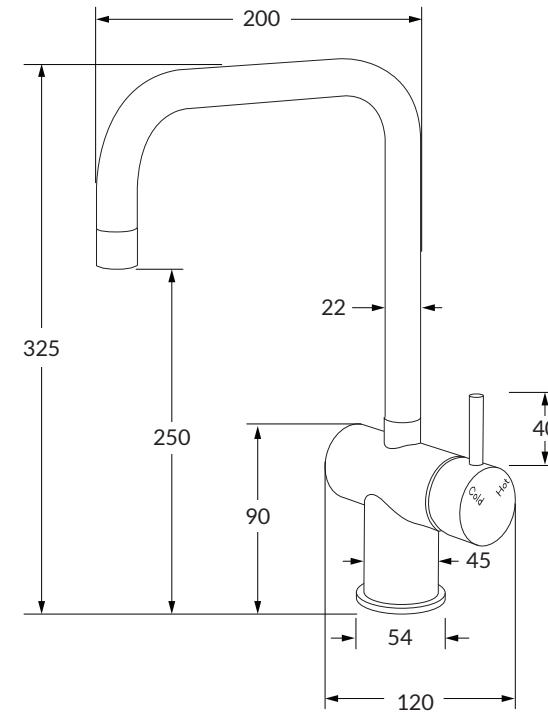

Scala Sink mixer square large

SUSSEX

Product code

SSMQLRH

Product features

- Designed and manufactured in Australia
- All brass construction
- 35mm ceramic disc cartridge
- Swivel outlet
- Retro fitable
- Customisable
- Available in a range of high quality, durable finishes inc. LUXPVD®
- Minimal, refined design to complement any contemporary space
- Matching tapware, showers and accessories

Warranty

15 Year overall warranty.
Refer to Warranty sheet for specific information.

Pressure rating

300 - 500kPa

Temperature rating

1 - 65°C

WELS rating

4 star - 7.5lt/min