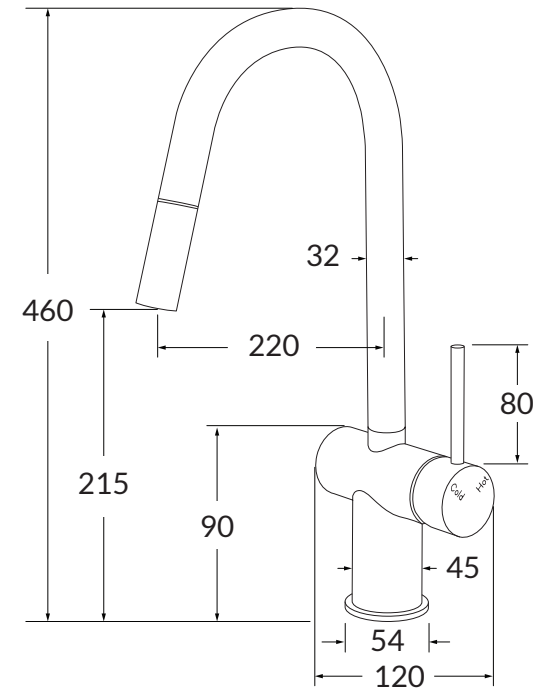

Scala Sink mixer pull out

SUSSEX

Product code

SSMPO

Product features

- Designed and manufactured in Australia
- All brass construction
- 35mm ceramic disc cartridge
- Swivel outlet
- Retro fitable
- Available in a range of high quality, durable finishes inc. LUXPVD®
- Minimal, refined design to complement any contemporary space
- Matching tapware, showers and accessories

Warranty

15 Year overall warranty.
Refer to Warranty sheet for specific information.

Pressure rating

300 - 500kPa

Temperature rating

1 - 65°C

WELS rating

4 star - 6.5lt/min