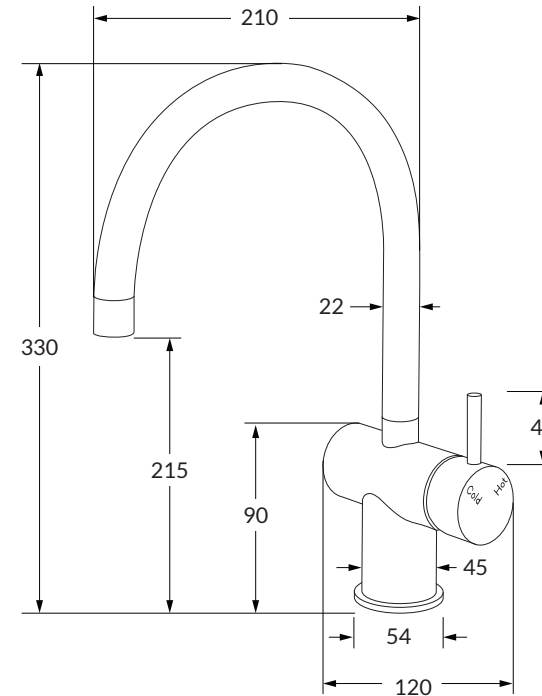

## Product code

SSMCLRH

## Product features

- Designed and manufactured in Australia
- All brass construction
- 35mm ceramic disc cartridge
- Swivel outlet
- Retro fitable
- Customisable
- Available in a range of high quality, durable finishes inc. LUXPVD®
- Minimal, refined design to complement any contemporary space
- Matching tapware, showers and accessories