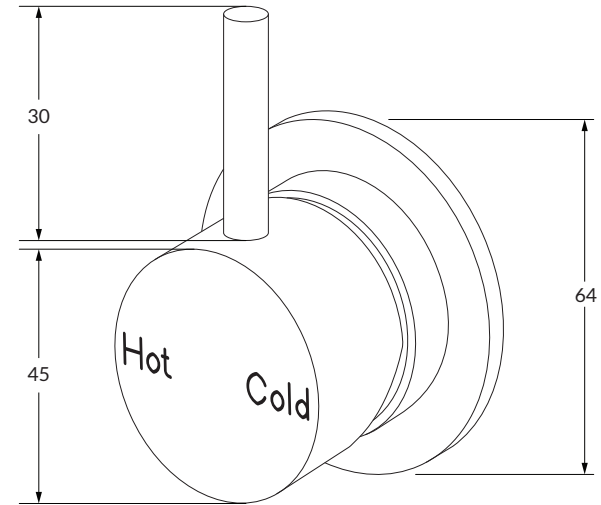

Scala Shower/bath mixer

SUSSEX

Product code

SSHM

Product features

- Designed and manufactured in Australia
- All brass construction
- 35mm ceramic disc cartridge
- Available in a range of high quality, durable finishes inc. LUXPVD®
- Minimal, refined design to complement any contemporary space
- Matching tapware, showers and accessories