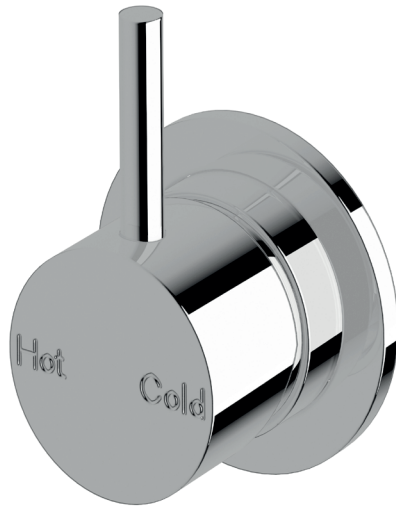

Scala Shower/bath mixer

SUSSEX

Product code

SSHM

Product features

- Designed and manufactured in Australia
- All brass construction
- 35mm ceramic disc cartridge
- Available in a range of high quality, durable finishes inc. LUXPVD®
- Minimal, refined design to complement any contemporary space
- Matching tapware, showers and accessories