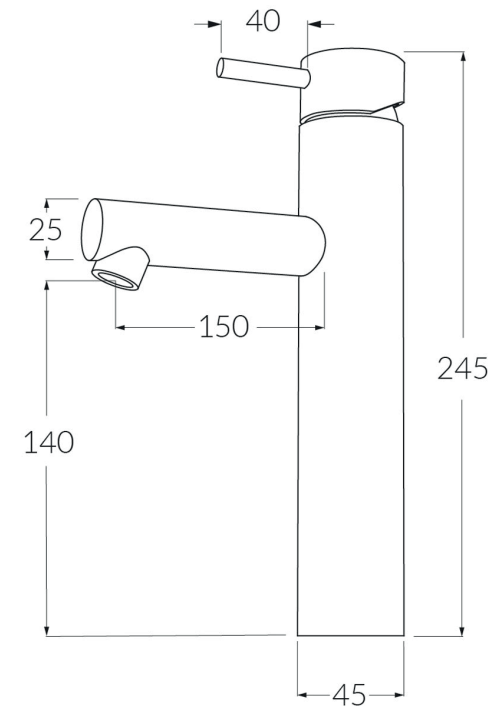

Scala Medium basin mixer 150mm outlet

SUSSEX

Product code

SMBM1500

Product features

- Designed and manufactured in Australia
- All brass construction
- 35mm ceramic disc cartridge
- Retro fitable
- Available in a range of high quality, durable finishes inc. LUXPVD®
- Minimal, refined design to complement any contemporary space
- Matching tapware, showers and accessories

Warranty

15 Year overall warranty.
Refer to Warranty sheet for specific information.

Pressure rating

300 - 500kPa

Temperature rating

1 - 65°C

WELS rating

5 star - 5lt/min