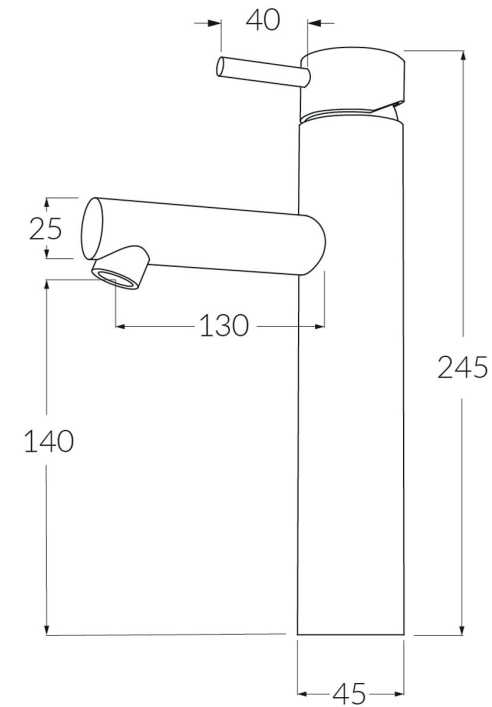

Scala Medium basin mixer 130mm outlet

SUSSEX

Product code

SMBM1300

Product features

- Designed and manufactured in Australia
- All brass construction
- 35mm ceramic disc cartridge
- Retro fitable
- Available in a range of high quality, durable finishes inc. LUXPVD®
- Minimal, refined design to complement any contemporary space
- Matching tapware, showers and accessories

Warranty

15 Year overall warranty.
Refer to Warranty sheet for specific information.

Pressure rating

300 - 500kPa

Temperature rating

1 - 65°C

WELS rating

5 star - 5lt/min