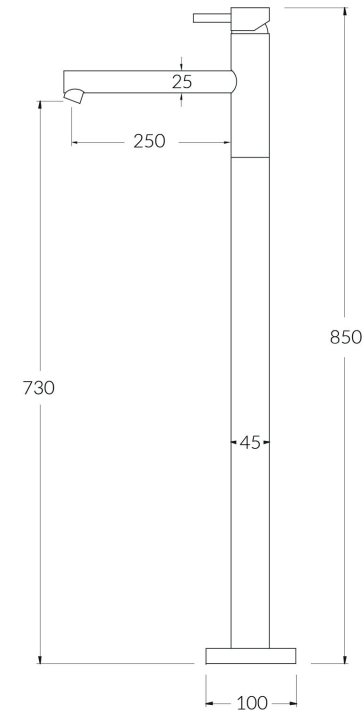

Scala Floor mount mixer 250mm outlet

SUSSEX

Product code

SFLM250T

Product features

- Designed and manufactured in Australia
- All brass construction
- 35mm ceramic disc cartridge
- Sussex floormount fixing valve
- Available in a range of high quality, durable finishes inc. LUXPVD®
- Minimal, refined design to complement any contemporary space
- Matching tapware, showers and accessories

Warranty

15 Year overall warranty.
Refer to Warranty sheet for specific information.

Pressure rating

300 - 500kPa

Temperature rating

1 - 65°C