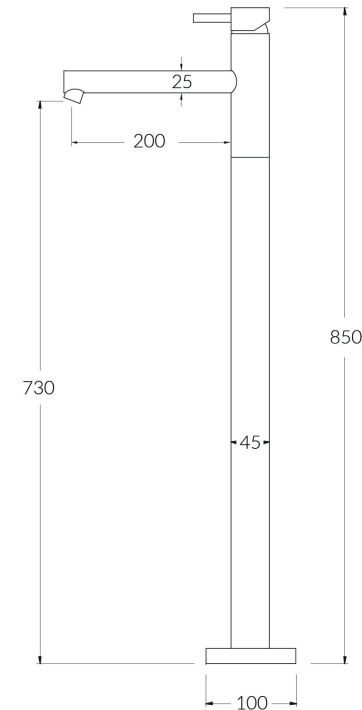

Scala Floor mount mixer 200mm outlet

SUSSEX

Product code

SFLM200T

Product features

- Designed and manufactured in Australia
- All brass construction
- 35mm ceramic disc cartridge
- Sussex floormount fixing valve
- Available in a range of high quality, durable finishes inc. LUXPVD®
- Minimal, refined design to complement any contemporary space
- Matching tapware, showers and accessories