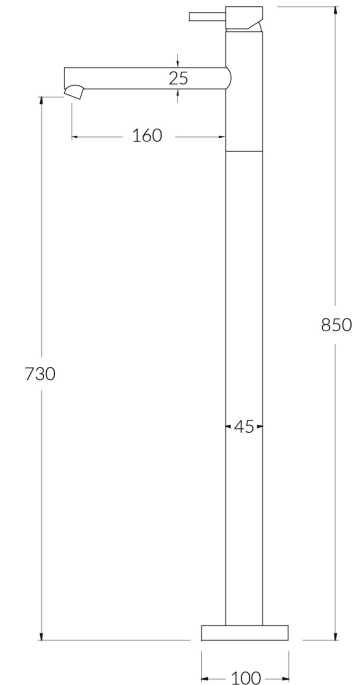

Scala Floor mount mixer 160mm outlet

SUSSEX

Product code

SFLM160T

Product features

- Designed and manufactured in Australia
- All brass construction
- 35mm ceramic disc cartridge
- Sussex floormount fixing valve
- Available in a range of high quality, durable finishes inc. LUXPVD®
- Minimal, refined design to complement any contemporary space
- Matching tapware, showers and accessories