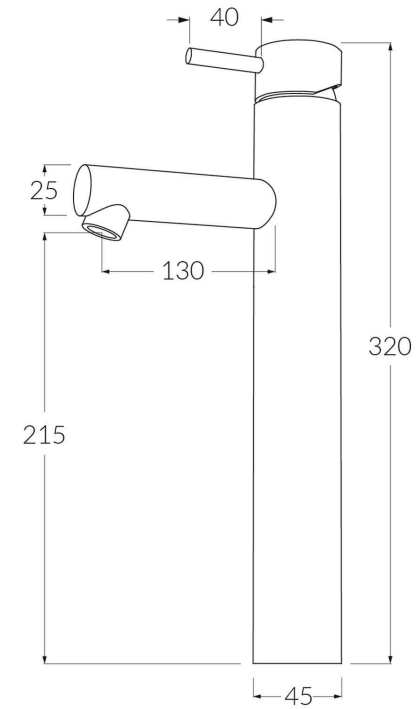

Scala

Extended basin mixer 130mm outlet

SUSSEX

Product code

SEBM13

Product features

- Designed and manufactured in Australia
- All brass construction
- 35mm ceramic disc cartridge
- Retro fitable
- Available in a range of high quality, durable finishes inc. LUXPVD®
- Minimal, refined design to complement any contemporary space
- Matching tapware, showers and accessories