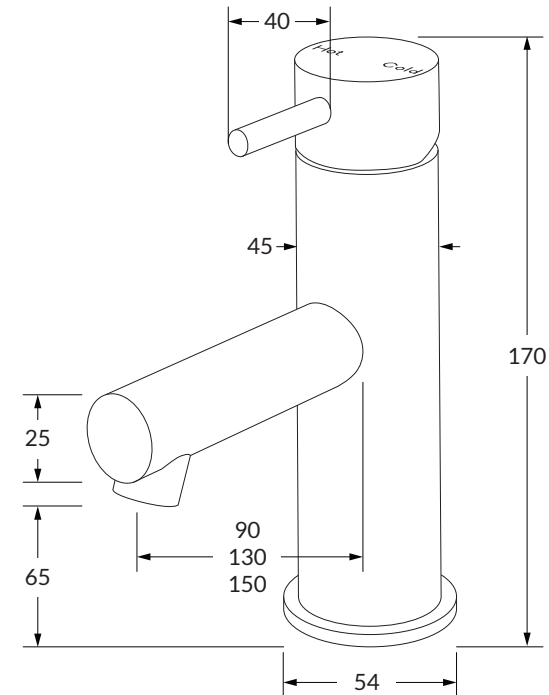

Scala Basin mixer 316 stainless steel

SUSSEX

Product code

SBMSS

Product features

- Designed and manufactured in Australia
- 316 marine grade stainless steel
- 35mm ceramic disc cartridge
- Retro fitable
- Minimal, refined design to complement any contemporary space
- Matching tapware, showers and accessories