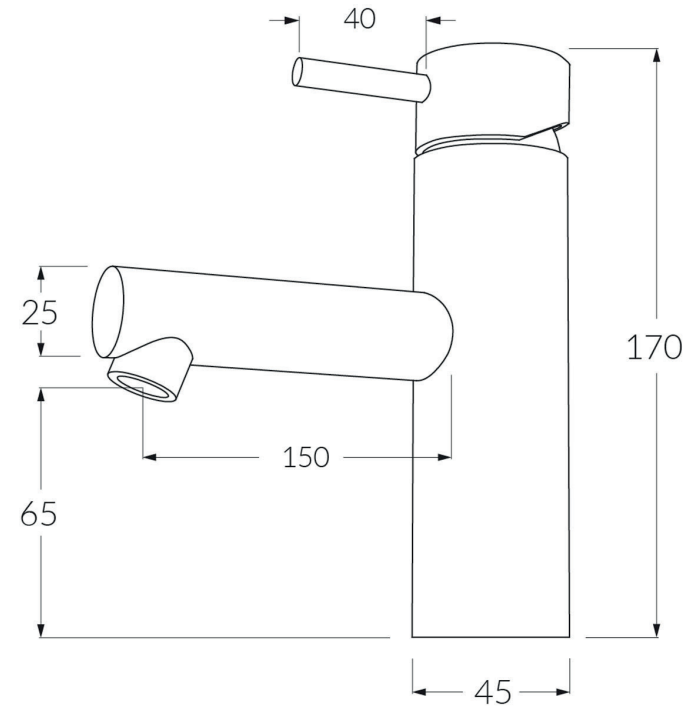

Scala Basin mixer 150mm outlet

SUSSEX

Product code

SBM15

Product features

- Designed and manufactured in Australia
- All brass construction
- 35mm ceramic disc cartridge
- Retro fitable
- Available in a range of high quality, durable finishes inc. LUXPVD®
- Minimal, refined design to complement any contemporary space
- Matching tapware, showers and accessories