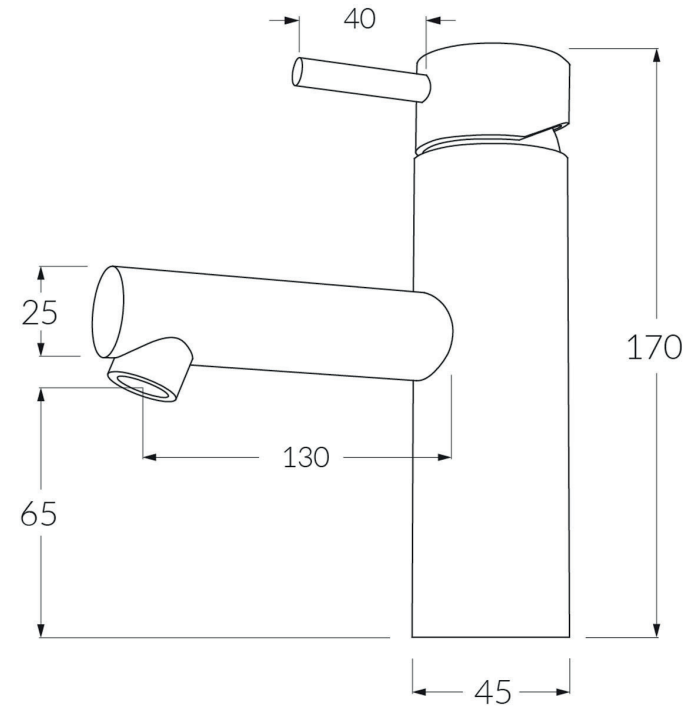

Scala Basin mixer 130mm outlet

SUSSEX

Product code

SBM13

Product features

- Designed and manufactured in Australia
- All brass construction
- 35mm ceramic disc cartridge
- Retro fitable
- Available in a range of high quality, durable finishes inc. LUXPVD®
- Minimal, refined design to complement any contemporary space
- Matching tapware, showers and accessories