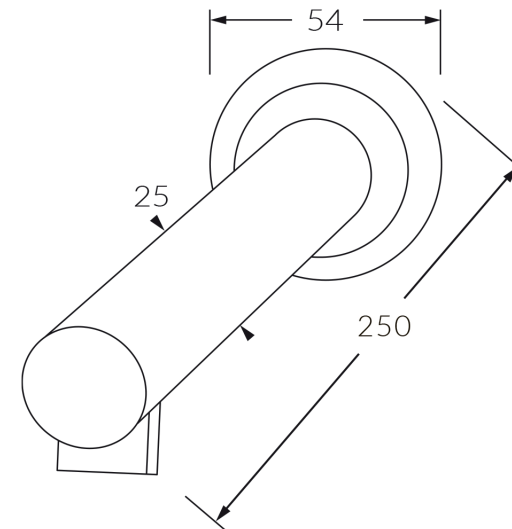

Scala Wall outlet straight 250mm

SUSSEX

Product code

SSWB250

Product features

- Designed and manufactured in Australia
- All brass construction
- Retro fitable
- Customisable
- Available in a range of high quality, durable finishes inc. LUXPVD®
- Minimal, refined design to complement any contemporary space
- Matching tapware, showers and accessories