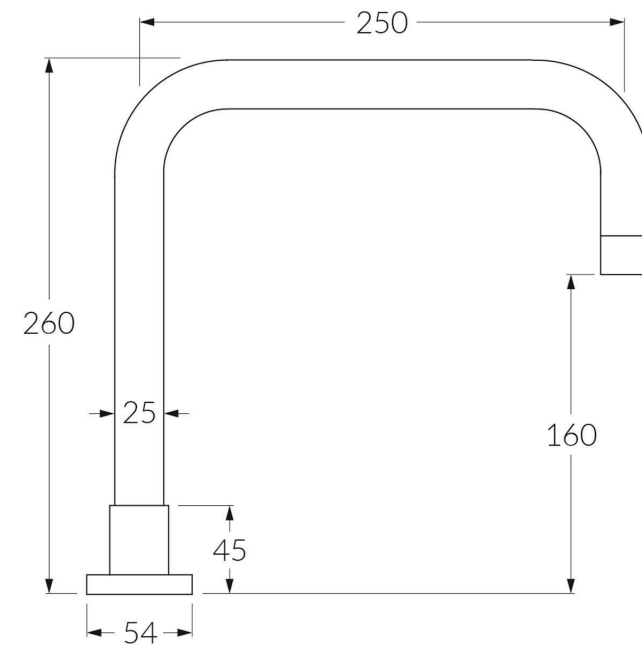

# Scala Hob spa outlet square

SUSSEX