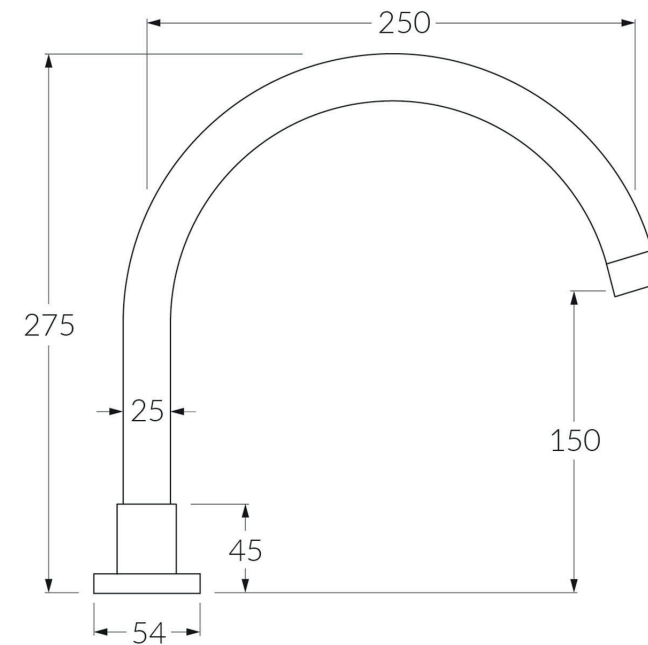

Scala Hob spa outlet curved

SUSSEX

Product code

SHSOC

Product features

- Designed and manufactured in Australia
- All brass construction
- Swivel outlet
- Retro fitable
- Customisable
- Available in a range of high quality, durable finishes inc. LUXPVD®
- Minimal, refined design to complement any contemporary space
- Matching tapware, showers and accessories