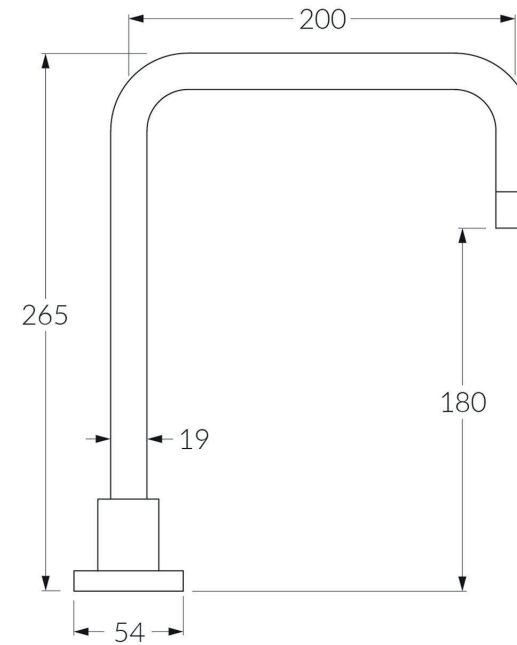

# Scala Hob sink outlet square

SUSSEX