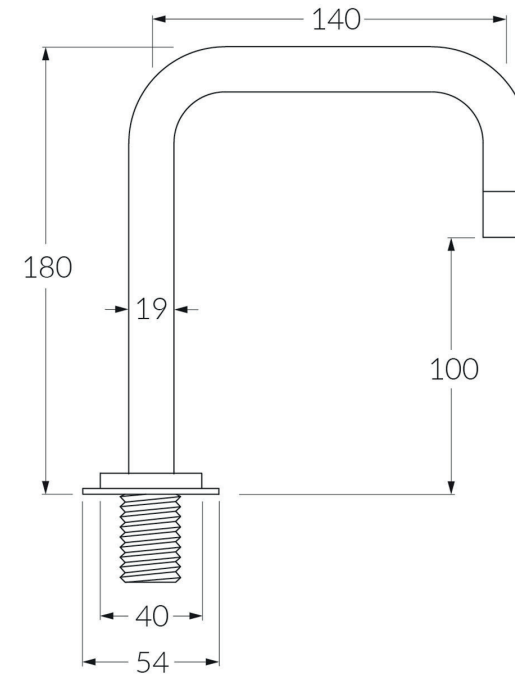

Scala Basin outlet square

SUSSEX

Product code

SBOQ

Product features

- Designed and manufactured in Australia
- All brass construction
- Retro fitable
- Available in a range of high quality, durable finishes inc. LUXPVD®
- Minimal, refined design to complement any contemporary space
- Matching tapware, showers and accessories