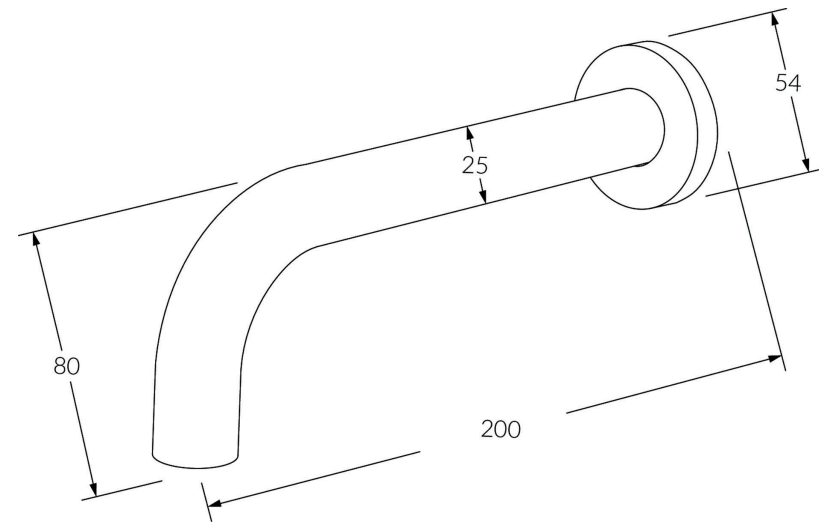

# Scala 25 bath outlet curved 200mm 316 stainless steel

SUSSEX