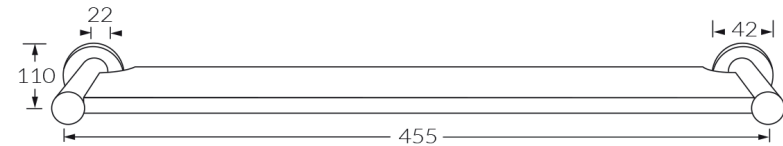

# Scala Vanity shelf 450mm

SUSSEX