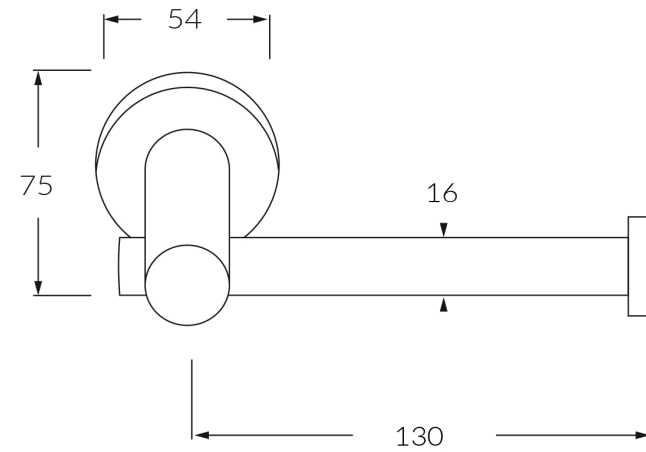

# Scala Straight toilet roll holder

SUSSEX

## Product code

SSTRH

## Product features

- Designed and manufactured in Australia
- All brass construction
- 2 point fixings
- Available in a range of high quality, durable finishes inc. LUXPVD®
- Minimal, refined design to complement any contemporary space
- Matching tapware, showers and accessories