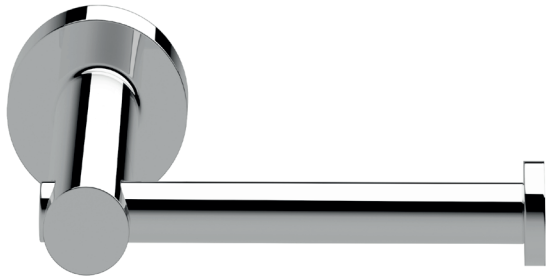

# Scala Straight toilet roll holder

SUSSEX

## Product code

SSTRH

## Product features

- Designed and manufactured in Australia
- All brass construction
- 2 point fixings
- Available in a range of high quality, durable finishes inc. LUXPVD®
- Minimal, refined design to complement any contemporary space
- Matching tapware, showers and accessories