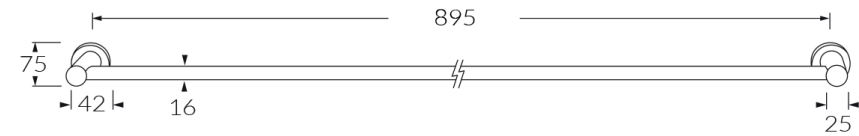

Scala Single towel rail 900mm

SUSSEX

Product code

SSTR

Product features

- Designed and manufactured in Australia
- All brass construction
- 2 point fixings
- Customisable
- Available in a range of high quality, durable finishes inc. LUXPVD®
- Minimal, refined design to complement any contemporary space
- Matching tapware, showers and accessories