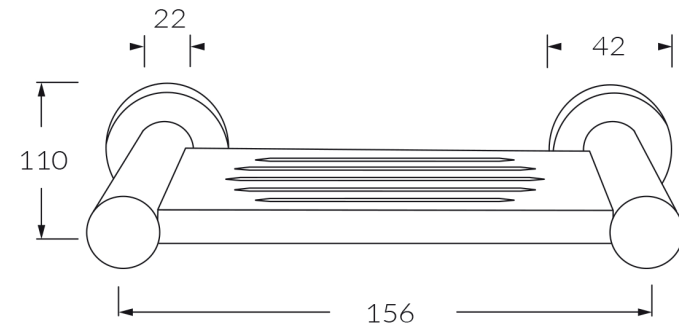

Scala Soap dish

SUSSEX

Product code

SSD

Product features

- Designed and manufactured in Australia
- 2 point fixings
- Available in a range of high quality, durable finishes inc. LUXPVD®
- Minimal, refined design to complement any contemporary space
- Matching tapware, showers and accessories