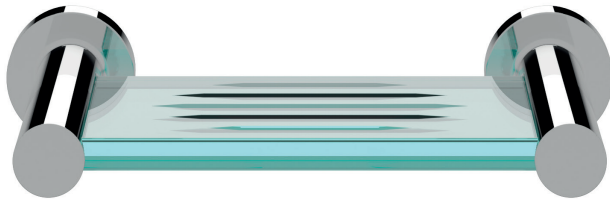

Scala Soap dish

SUSSEX

Product code

SSD

Product features

- Designed and manufactured in Australia
- 2 point fixings
- Available in a range of high quality, durable finishes inc. LUXPVD®
- Minimal, refined design to complement any contemporary space
- Matching tapware, showers and accessories