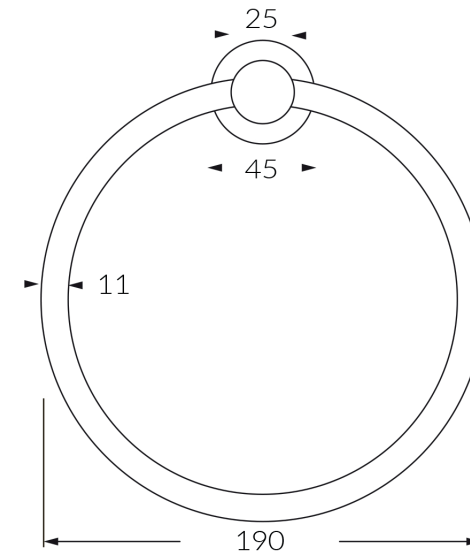

Scala Guest towel ring

SUSSEX

Product code

SGTR

Product features

- Designed and manufactured in Australia
- All brass construction
- 2 point fixings
- Available in a range of high quality, durable finishes inc. LUXPVD®
- Minimal, refined design to complement any contemporary space
- Matching tapware, showers and accessories