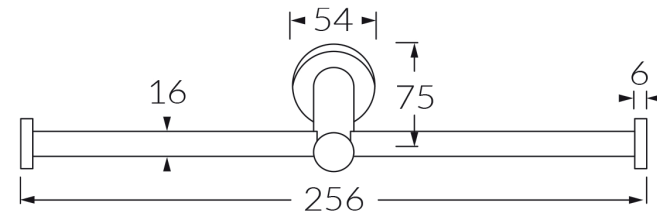

Scala

Double toilet roll holder straight

SUSSEX

Product code

SDBTSX

Product features

- Designed and manufactured in Australia
- All brass construction
- 2 point fixings
- Available in a range of high quality, durable finishes inc. LUXPVD®
- Minimal, refined design to complement any contemporary space
- Matching tapware, showers and accessories