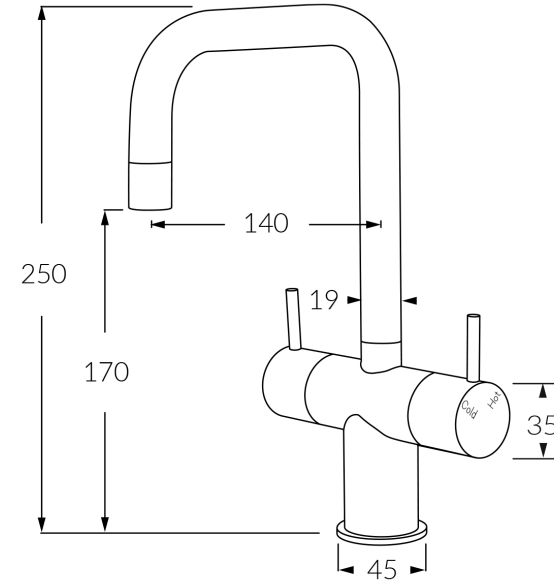

Scala Mini Twin basin/sink mixer square small

SUSSEX

Product code

SLTSMQS5

Product features

- Designed and manufactured in Australia
- All brass construction
- Swivel outlet
- 1/2 turn ceramic disc spindles
- Retro fitable
- Customisable
- Available in a range of high quality, durable finishes inc. LUXPVD®
- Minimal, refined design to complement any contemporary space
- Matching tapware, showers and accessories