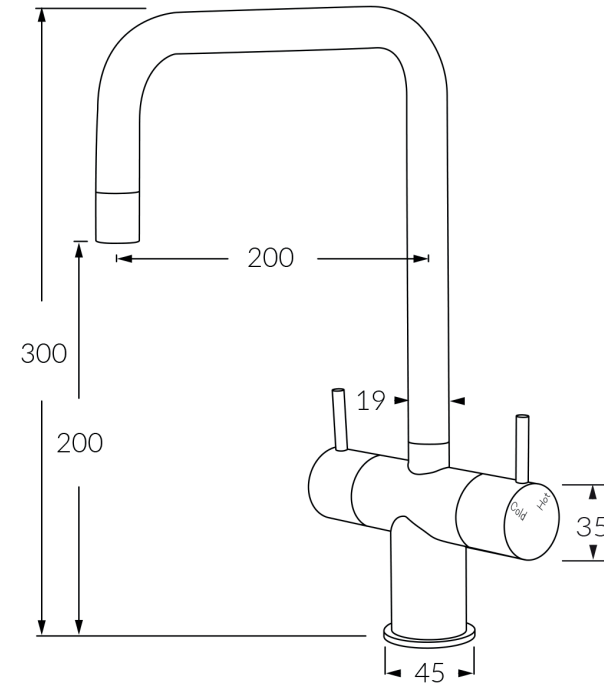

Scala Mini Twin sink mixer square large

SUSSEX

Product code

SLTSMQL5

Product features

- Designed and manufactured in Australia
- All brass construction
- Swivel outlet
- 1/2 turn ceramic disc spindles
- Retro fitable
- Customisable
- Available in a range of high quality, durable finishes inc. LUXPVD®
- Minimal, refined design to complement any contemporary space
- Matching tapware, showers and accessories

While we aim to ensure the specifications shown are correct at time of printing, Sussex Taps reserves the right to make modifications without prior notice. Always use the physical product for accurate measurements. Dimensions are subject to change without notice. All measurements are shown in millimetres.