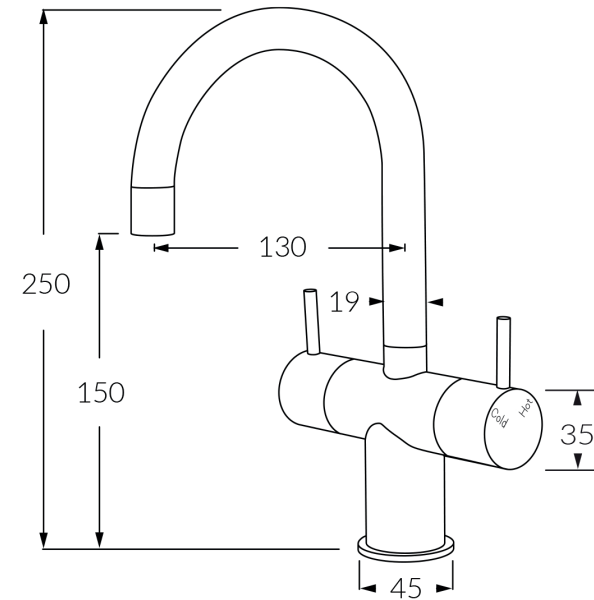

Scala Mini Twin basin/sink mixer curved small

SUSSEX

Product code

SLTSMCS5

Product features

- Designed and manufactured in Australia
- All brass construction
- Swivel outlet
- 1/2 turn ceramic disc spindles
- Retro fitable
- Customisable
- Available in a range of high quality, durable finishes inc. LUXPVD®
- Minimal, refined design to complement any contemporary space
- Matching tapware, showers and accessories

While we aim to ensure the specifications shown are correct at time of printing, Sussex Taps reserves the right to make modifications without prior notice. Always use the physical product for accurate measurements. Dimensions are subject to change without notice. All measurements are shown in millimetres.
Copyright © Sussex Taps