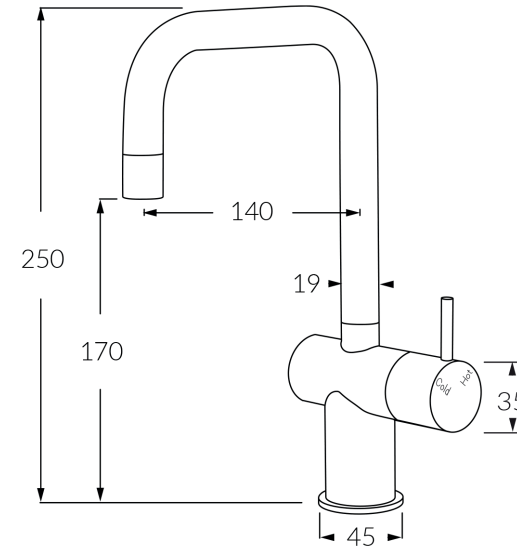

Scala Mini Basin/sink mixer square small

SUSSEX

Product code

SLSMQSRH

Product features

- Designed and manufactured in Australia
- All brass construction
- Swivel outlet
- 25mm ceramic disc cartridge
- Retro fitable
- Customisable
- Available in a range of high quality, durable finishes inc. LUXPVD®
- Minimal, refined design to complement any contemporary space
- Matching tapware, showers and accessories