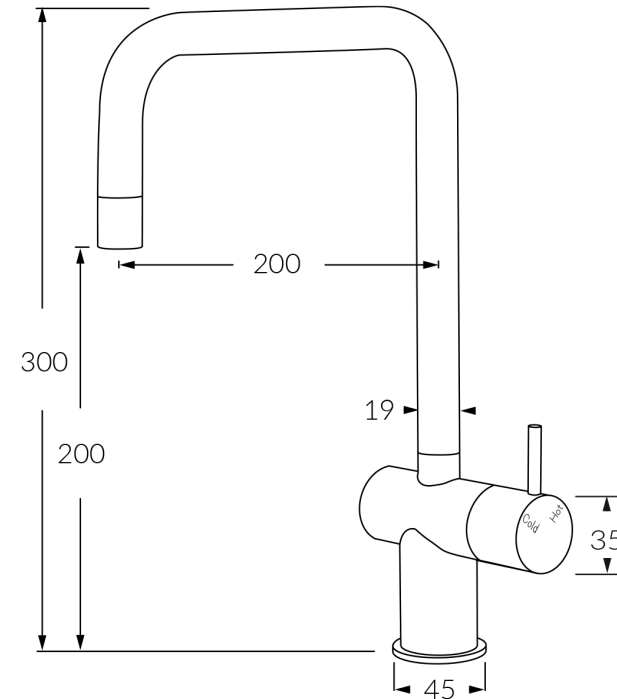

Scala Mini Sink mixer square large

SUSSEX

Product code

SLSMQLRH

Product features

- Designed and manufactured in Australia
- All brass construction
- Swivel outlet
- 25mm ceramic disc cartridge
- Retro fitable
- Customisable
- Available in a range of high quality, durable finishes inc. LUXPVD®
- Minimal, refined design to complement any contemporary space
- Matching tapware, showers and accessories

Warranty

15 Year overall warranty.
Refer to Warranty sheet for specific information.

Pressure rating

300 - 500kPa

Temperature rating

1 - 65°C

WELS rating

5 star - 5.5lt/min