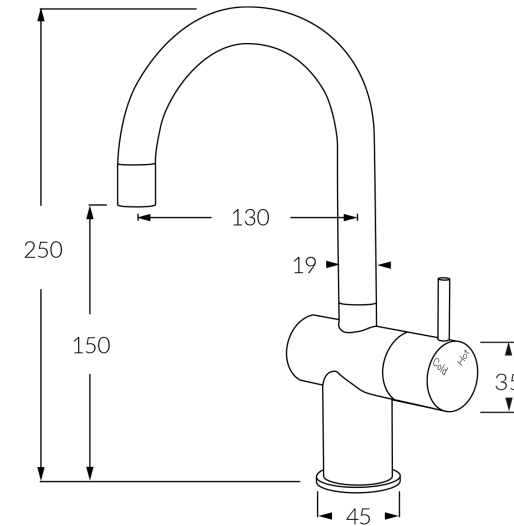

Scala Mini Basin/sink mixer curved small

SUSSEX

Product code

SLSMCSRH

Product features

- Designed and manufactured in Australia
- All brass construction
- Swivel outlet
- 25mm ceramic disc cartridge
- Retro fitable
- Customisable
- Available in a range of high quality, durable finishes inc. LUXPVD®
- Minimal, refined design to complement any contemporary space
- Matching tapware, showers and accessories

While we aim to ensure the specifications shown are correct at time of printing, Sussex Taps reserves the right to make modifications without prior notice. Always use the physical product for accurate measurements. Dimensions are subject to change without notice. All measurements are shown in millimetres.