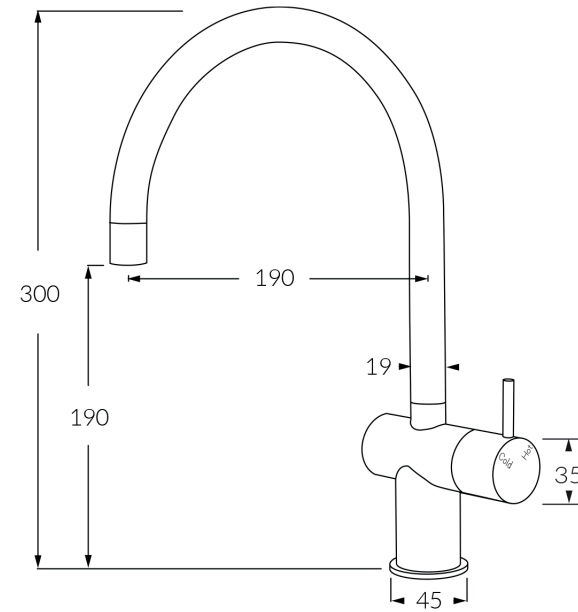

Scala Mini Sink mixer curved large

SUSSEX

Product code

SLSMCLRH

Product features

- Designed and manufactured in Australia
- All brass construction
- Swivel outlet
- 25mm ceramic disc cartridge
- Retro fitable
- Customisable
- Available in a range of high quality, durable finishes inc. LUXPVD®
- Minimal, refined design to complement any contemporary space
- Matching tapware, showers and accessories