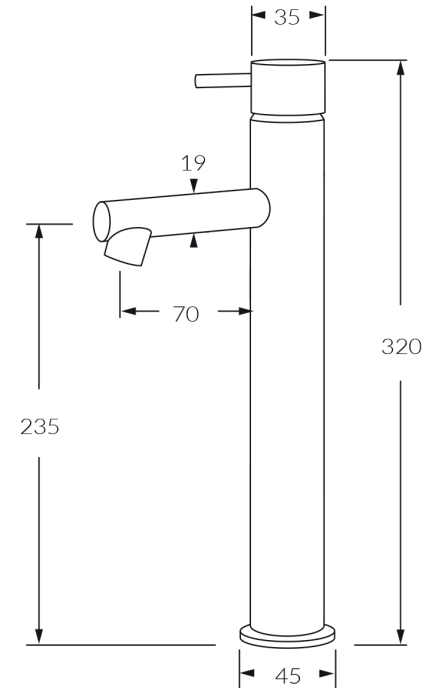

Scala Mini Extended basin mixer

SUSSEX

Product code

SLEBM

Product features

- Designed and manufactured in Australia
- All brass construction
- 25mm ceramic disc cartridge
- Retro fitable
- Customisable
- Available in a range of high quality, durable finishes inc. LUXPVD®
- Minimal, refined design to complement any contemporary space
- Matching tapware, showers and accessories

Warranty

15 Year overall warranty.
Refer to Warranty sheet for specific information.

Pressure rating

Temperature rating

1 - 65°C

WELS rating

5 star - 5lt/min