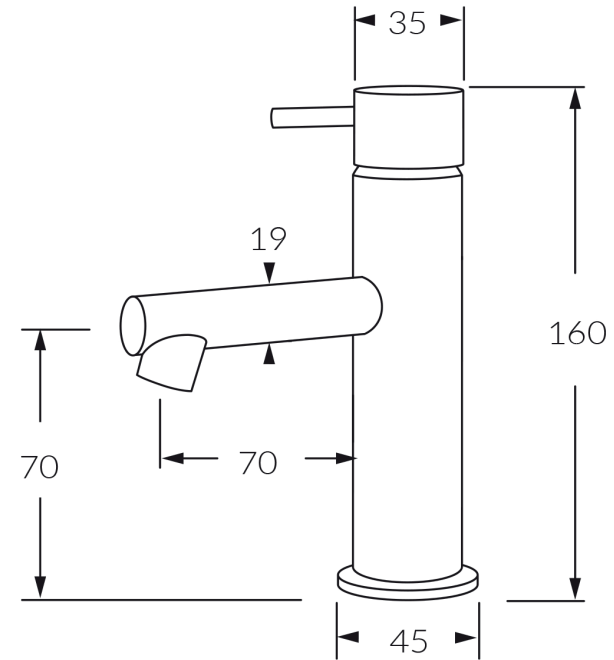

Scala Mini Basin mixer

SUSSEX

Product code

SLBM

Product features

- Designed and manufactured in Australia
- All brass construction
- 25mm ceramic disc cartridge
- Retro fitable
- Customisable
- Available in a range of high quality, durable finishes inc. LUXPVD®
- Minimal, refined design to complement any contemporary space
- Matching tapware, showers and accessories

Warranty

15 Year overall warranty.
Refer to Warranty sheet for specific information.

Pressure rating

Temperature rating

1 - 65°C

WELS rating

5 star - 5lt/min

While we aim to ensure the specifications shown are correct at time of printing, Sussex Taps reserves the right to make modifications without prior notice. Always use the physical product for accurate measurements. Dimensions are subject to change without notice. All measurements are shown in millimetres.

Copyright © Sussex Taps