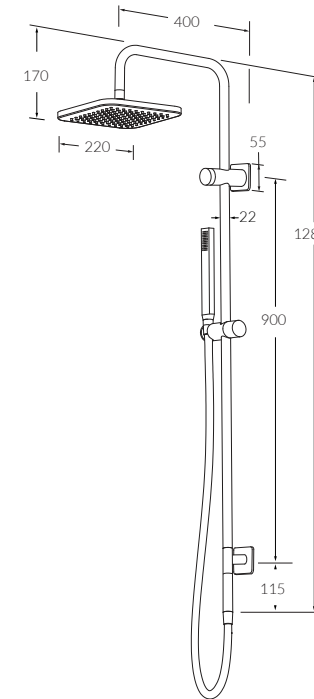

Suba Twin rail shower

SUSSEX

Product code

BTRS

Product features

- Designed and manufactured in Australia
- All brass construction
- Retro fitable
- Reversible
- Dial operating diverter
- Swivel ball joint
- Available in a range of high quality, durable finishes inc. LUXPVD®
- Minimal, refined design to complement any contemporary space
- Matching tapware, showers and accessories

While we aim to ensure the specifications shown are correct at time of printing, Sussex Taps reserves the right to make modifications without prior notice. Always use the physical product for accurate measurements. Dimensions are subject to change without notice. All measurements are shown in millimetres.