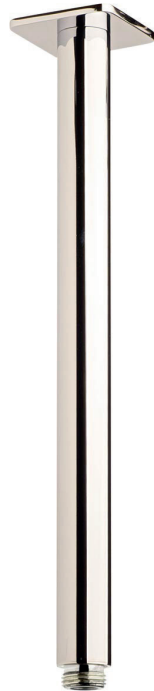

Suba Vertical shower arm 500mm only

SUSSEX

Product code

BVSHA500

Product features

- Designed and manufactured in Australia
- All brass construction
- Retro fitable
- Customisable
- Available in a range of high quality, durable finishes inc. LUXPVD®
- Minimal, refined design to complement any contemporary space
- Matching tapware, showers and accessories