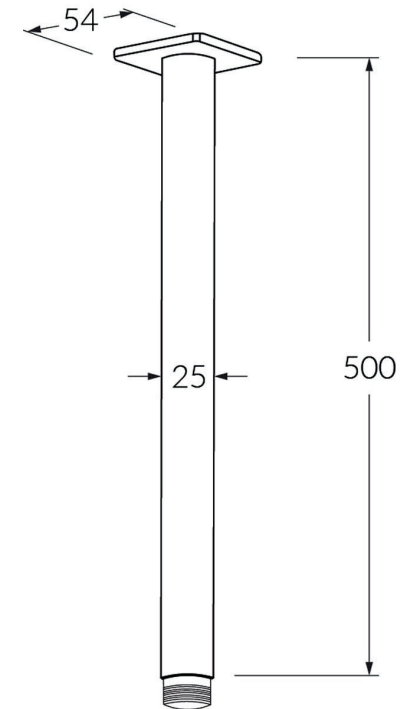

Suba Vertical shower arm 500mm only

SUSSEX

Product code

BVSHA500

Product features

- Designed and manufactured in Australia
- All brass construction
- Retro fitable
- Customisable
- Available in a range of high quality, durable finishes inc. LUXPVD®
- Minimal, refined design to complement any contemporary space
- Matching tapware, showers and accessories