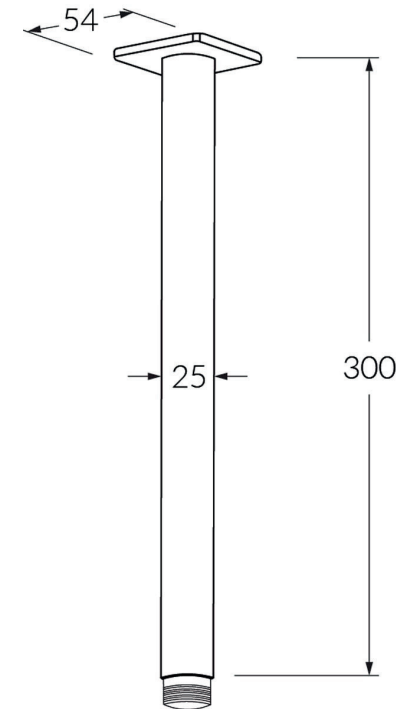

Suba Vertical shower arm 300mm only

SUSSEX

Product code

BVSHA300

Product features

- Designed and manufactured in Australia
- All brass construction
- Retro fitable
- Customisable
- Available in a range of high quality, durable finishes inc. LUXPVD®
- Minimal, refined design to complement any contemporary space
- Matching tapware, showers and accessories