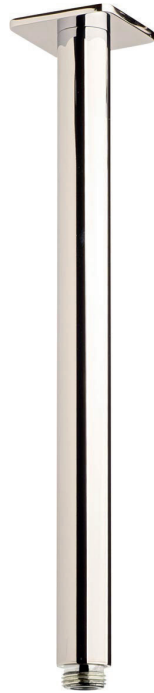

Suba Vertical shower arm 300mm only

SUSSEX

Product code

BVSHA300

Product features

- Designed and manufactured in Australia
- All brass construction
- Retro fitable
- Customisable
- Available in a range of high quality, durable finishes inc. LUXPVD®
- Minimal, refined design to complement any contemporary space
- Matching tapware, showers and accessories