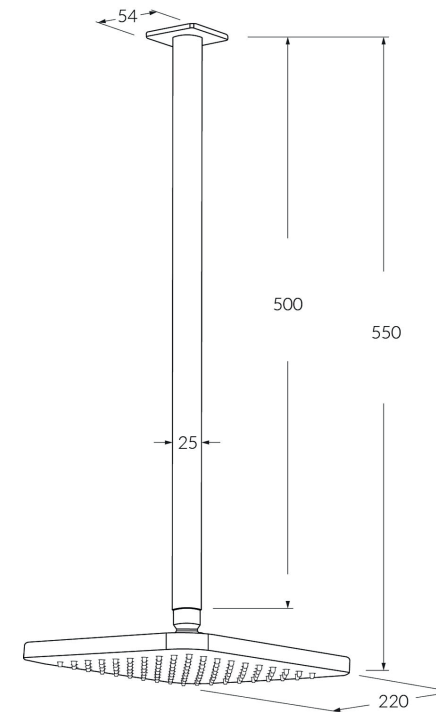

# Suba Vertical shower arm 500mm with 220mm head

## Product code

BVSH5-220