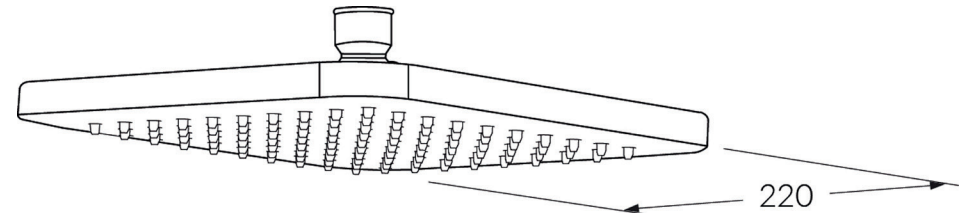

Suba Shower head 220mm only

SUSSEX

Product code

BSHH220

Product features

- Designed and manufactured in Australia
- Retro fitable
- Available in a range of high quality, durable finishes inc. LUXPVD®
- Minimal, refined design to complement any contemporary space
- Matching tapware, showers and accessories