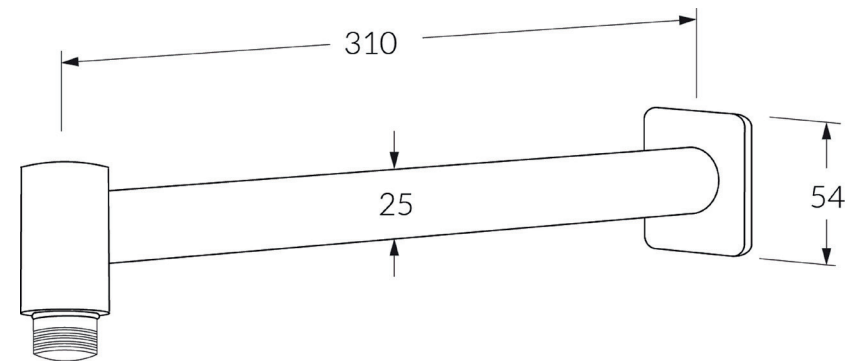

Suba Horizontal shower arm only

SUSSEX

Product code

BHSHA

Product features

- Designed and manufactured in Australia
- All brass construction
- Retro fitable
- Customisable
- Available in a range of high quality, durable finishes inc. LUXPVD®
- Minimal, refined design to complement any contemporary space
- Matching tapware, showers and accessories