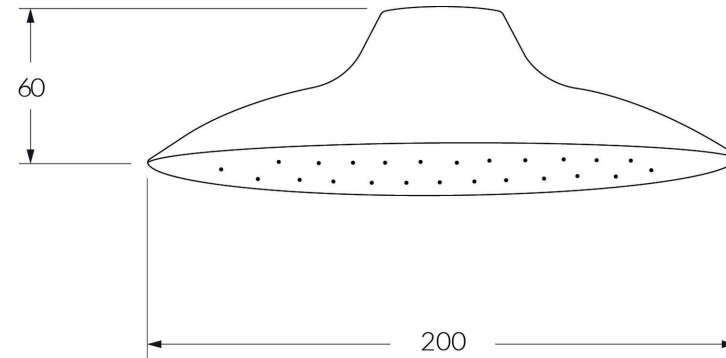

Monsoon Shower rose

SUSSEX

Product code

MSHR2SS

Product features

- Designed and manufactured in Australia
- 316 marine grade stainless steel
- Minimal, refined design to complement any contemporary space
- Matching tapware and showers