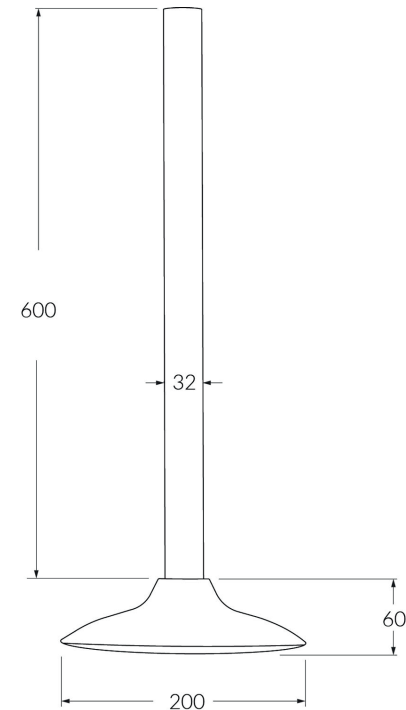

Monsoon Vertical shower 600mm

SUSSEX

Product code

MSHAVSS6

Product features

- Designed and manufactured in Australia
- 316 marine grade stainless steel
- Retro fitable
- Minimal, refined design to complement any contemporary space
- Matching tapware and showers