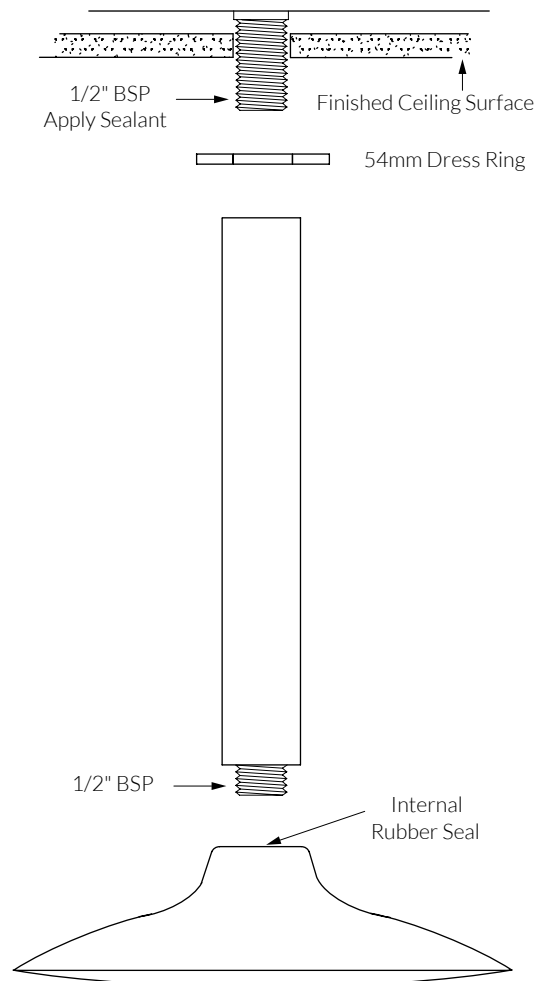

# Monsoon Vertical shower

SUSSEX

## Product code

MSHAVSS3 Vertical shower 300mm  
MSHAVSS6 Vertical shower 500mm

## Installation guidelines

- Flush water lines prior to fitting the shower.
- Attach Ceiling Arm to Shower Head.
- Apply thread tape to Ceiling 1/2 BSP thread .
- Position Dress Ring and fit Shower to Ceiling.
- Operate tapware and check all connections for water leaks