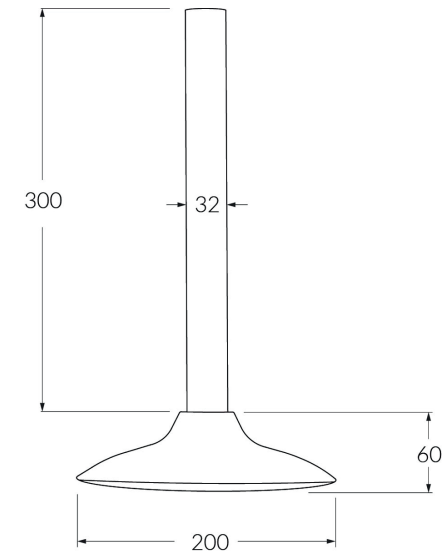

Monsoon Vertical shower 300mm

SUSSEX

Product code

MSHAVSS3

Product features

- Designed and manufactured in Australia
- 316 marine grade stainless steel
- Retro fitable
- Minimal, refined design to complement any contemporary space
- Matching tapware and showers