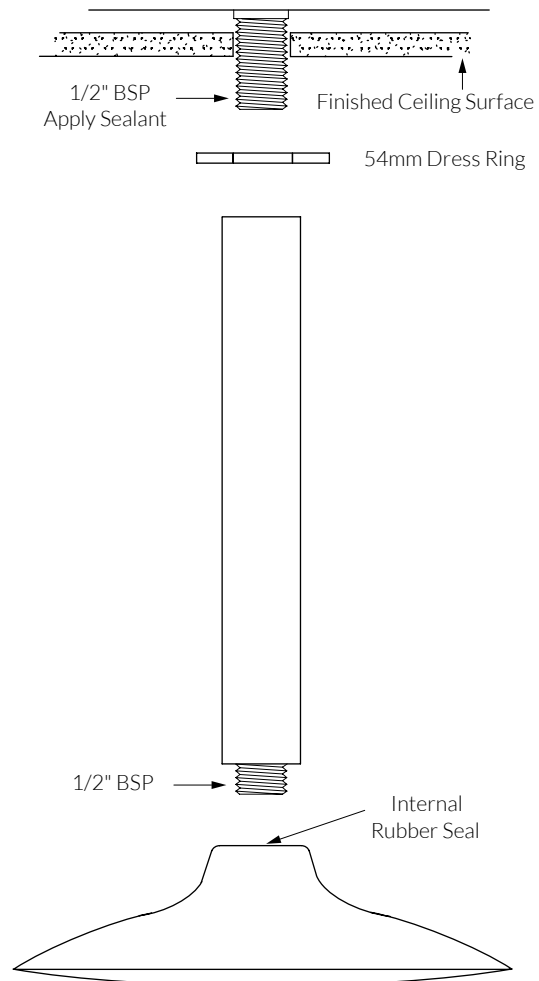

# Monsoon Vertical shower

SUSSEX

## Product code

MSHAVSS3 Vertical shower 300mm  
MSHAVSS6 Vertical shower 500mm

## Installation guidelines

- Flush water lines prior to fitting the shower.
- Attach Ceiling Arm to Shower Head.
- Apply thread tape to Ceiling 1/2 BSP thread .
- Position Dress Ring and fit Shower to Ceiling.
- Operate tapware and check all connections for water leaks